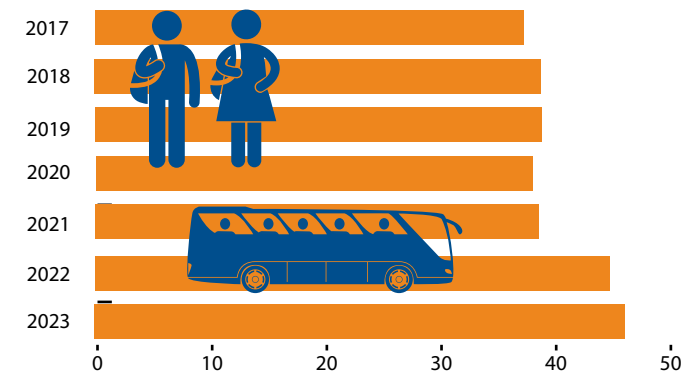

Number of coaches and coach companies

Number of kilometers driven per coach

Average number of passengers per coach

Coach companies

Turnover

Turnover per coach (transporting own coaches)

Price standard journey Amsterdam - Paris

CO₂ emissions (kg per passenger kilometer)

Coach transport staff